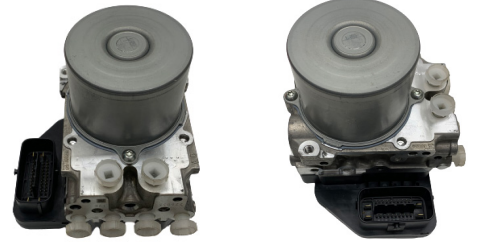

0 ABS PUMP 44540 52150 TOYOTA 133800 6000 ADVICS

Car brand	Toyota
OEM Number	4454052150
Manufacturer	Advics
Brand Number	1338006000
Available QTY	14

PRICE: €45.00

PRODUCT  
DESCRIPTION