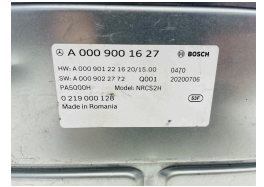

0 CONTROL UNIT A0009001627 MERCEDES 0219000128 BOSCH

Car brand	Mercedes
OEM Number	A 000 900 16 27
Manufacturer	Bosch
Brand Number	0 219 000 128
Available QTY	12

PRICE: €30.00

PRODUCT
DESCRIPTION