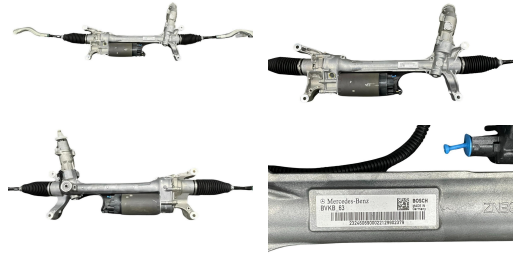

0 STEERINGRACK A2324606900 MERCEDES RHD

Car brand	Mercedes
OEM Number	A 232 460 69 00
Manufacturer	Mercedes
Brand Number	A2324606900
Available QTY	3

PRICE: €230.00

PRODUCT DESCRIPTION

This is a new product but can have some scratches. The product is fully functional and 100% original.