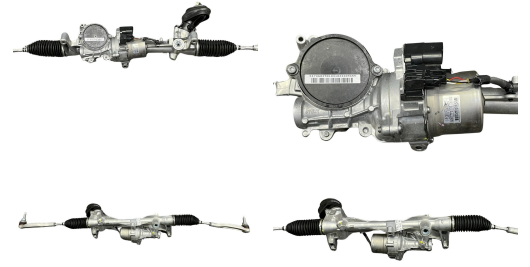

0 STEERING RACK A2474603901 MERCEDES RHD

Car brand	Mercedes
OEM Number	A 247 460 39 01
Manufacturer	Mercedes
Brand Number	A2474603901
Available QTY	46

PRICE: €250.00

PRODUCT DESCRIPTION

This is a new product but can have some scratches. The product is fully functional and 100% original.