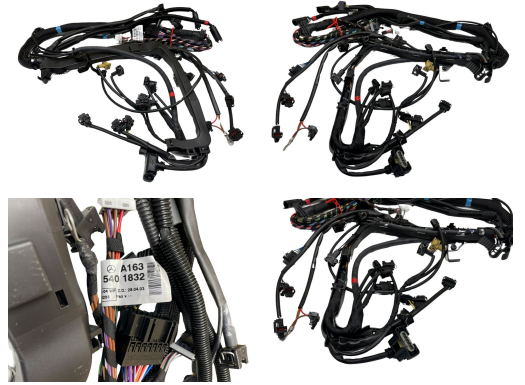

ENGINE WIRING HARNESS A1635401832 MERCEDES IN ORIGINAL DELPHI BAG

Car brand	Mercedes
OEM Number	A 163 540 18 32
Manufacturer	Delphi
Brand Number	A1635401832
Available QTY	25

PRICE: €50.00

PRODUCT
DESCRIPTION
