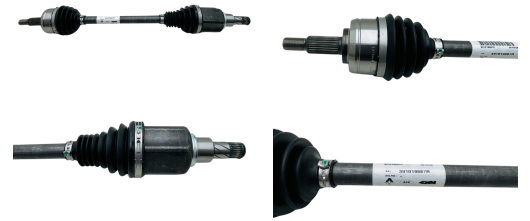

0 DRIVE SHAFT 391019887R RENAULT 2022.054.

Car brand	Renault
OEM Number	39101-9887R
Manufacturer	
Brand Number	2022.054.
Available QTY	476

PRICE: €60.00

PRODUCT DESCRIPTION

RENAULT MEGANE IV Grandtour (K9A/M/N_) 1.6 16V

Fitting Position

Front Axle Left

Transmission Type

Automatic Transmission

04.2016 -

127217

84

115

1598

Estate

RENAULT MEGANE IV Hatchback (B9A/M/N_) 1.6 16V

Fitting Position

Front Axle Left

Transmission Type

Automatic Transmission

11.2015 -