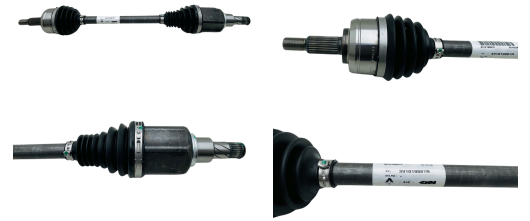

0 DRIVE SHAFT 391019887R RENAULT 2022.054.

Car brand	Renault
OEM Number	39101-9887R
Manufacturer	
Brand Number	2022.054.
Available QTY	476

PRICE: €60.00

PRODUCT DESCRIPTION

RENAULT MEGANE IV Grandtour (K9A/M/N\_) 1.6 16V

Fitting Position

Front Axle Left

Transmission Type

Automatic Transmission

04.2016 -

127217

84

115

1598

Estate

RENAULT MEGANE IV Hatchback (B9A/M/N\_) 1.6 16V

Fitting Position

Front Axle Left

Transmission Type

Automatic Transmission

11.2015 -