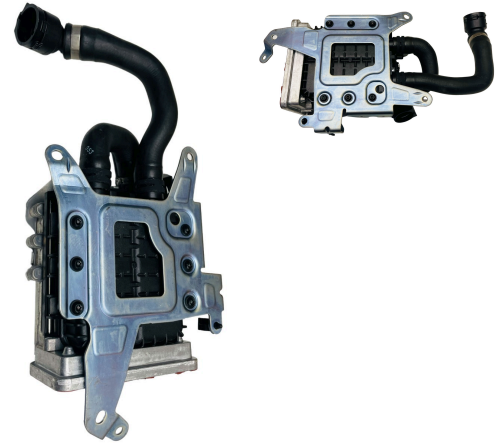

HEATING PUMP A0008358403 MERCEDES 710302950200 EBERSPACHER SHORT HOSE 293835901

Car brand	Mercedes
OEM Number	A 000 835 84 03
Manufacturer	Eberspacher
Brand Number	71.0302.95.0200 293835901
Available QTY	14