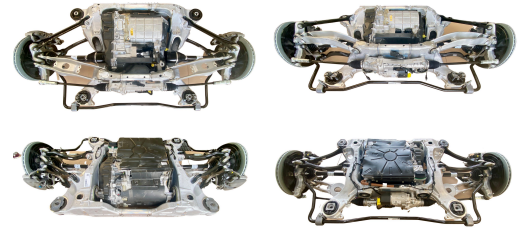

0 MERCEDES EQS SUV BACK AXLE WHIT ENGINE

Car brand	Mercedes
OEM Number	A 297 350 08 02
Manufacturer	Mercedes
Brand Number	A2973500802
Available QTY	6

PRICE:
€3,500.00

PRODUCT
DESCRIPTION