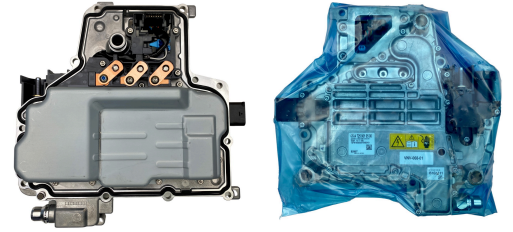

CONTROL UNIT A7259010500 MERCEDES 12F970500007068010 MITSUBISHI

Car brand	Mercedes
OEM Number	A 725 901 05 00
Manufacturer	Mitsubishi
Brand Number	12F970500007068010
Available QTY	19

PRICE: €150.00

PRODUCT
DESCRIPTION