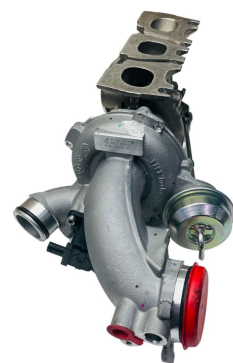

0 TURBO A2760901900 MERCEDES AL0076 IHI

Car brand	Mercedes
OEM Number	A 276 090 19 00
Manufacturer	IHI
Brand Number	AL0076-2
Available QTY	3

PRICE: €180.00

PRODUCT
DESCRIPTION