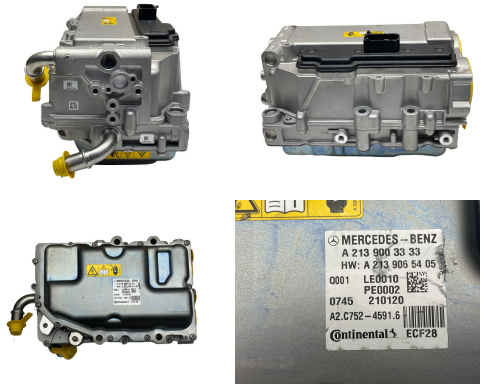

ECU HYBRID BATTERY A2139003333 MERCEDES A2.C752-4591.6 CONTINENTAL

Car brand	Mercedes
OEM Number	A 213 900 33 33
Manufacturer	Continental
Brand Number	A2.C752-4591.6
Available QTY	12

PRICE: €250.00

PRODUCT
DESCRIPTION
