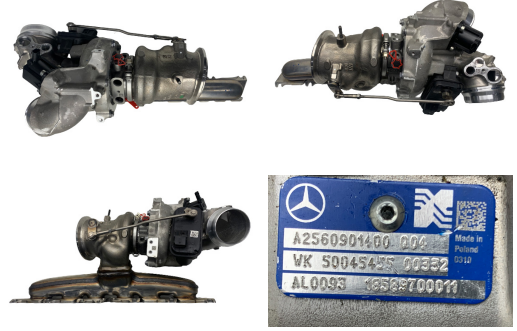

0 TURBO A2560901400 MERCEDES 18589700011 BORGWARNER
CONNECTOR DAMAGE

| | |
|---------------|----------------------|
| Car brand | Mercedes |
| OEM Number | A 256 090 14 00 |
| Manufacturer | Borgwarner |
| Brand Number | 18589700011 , AL0093 |
| Available QTY | 13 |