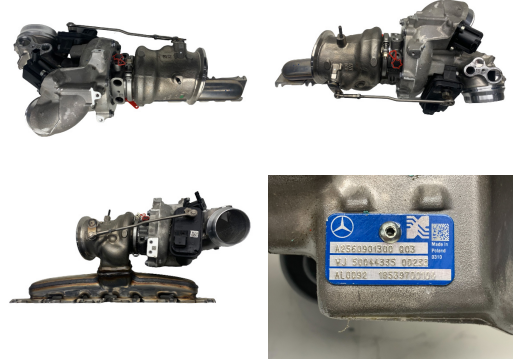

0 TURBO A2560901300 MERCEDES 13539700104 BORGWARNER
CONNECTOR DAMAGE

Car brand	Mercedes
OEM Number	A 256 090 13 00
Manufacturer	Borgwarner
Brand Number	13539700104 , AL0092-1
Available QTY	7

PRICE: €250.00

PRODUCT
DESCRIPTION