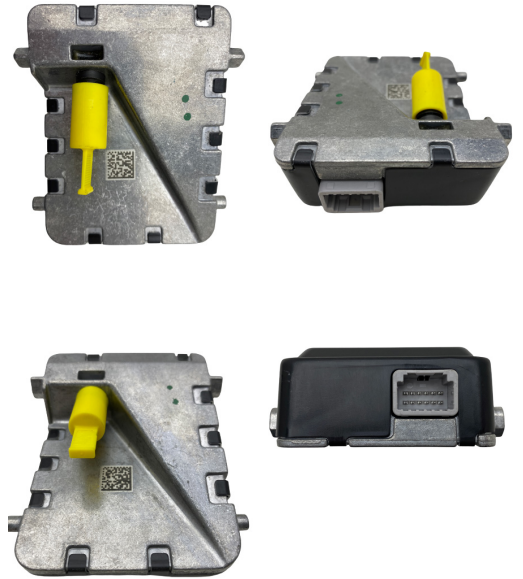

# CAMERA FORWARD RECOGNITION 8646C-F4010 TOYOTA A2C74893007 CONTINENTAL

Car brand	Toyota
OEM Number	8646C-F4010
Manufacturer	Continental
Brand Number	A2C74893007
Available QTY	1338

PRICE: €35.00

PRODUCT  
DESCRIPTION