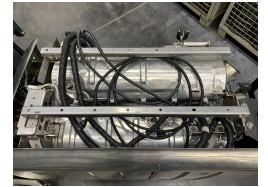

0 ADBLUE AND DPF FILTER COMPLETE SET A0114904711

Car brand	Mercedes
OEM Number	A 956 270 15 01
Manufacturer	Mercedes , Allison
Brand Number	20H14
Available QTY	3

PRICE:
€2,000.00

PRODUCT
DESCRIPTION

Mercedes Full Engine set OM 936.973 same as OM 936.912 and OM 936.972

Gearbox Allison 20H14 A 956 270 15 01 6520229430

Add Bleu pump A 000 140 76 78

Engine mounting A 960 241 21 13 A 960 241 11 13

Filter A 960 477 00 02

Prop shaft A 956 410 00 01

Add Bleu plastic tank A967 470 08 15

Visco fan A 936 200 11 22

Alu Tank A 941 470 17 01

DPF filter complete A 011 490 47 12 ECU A 000 446 83 54